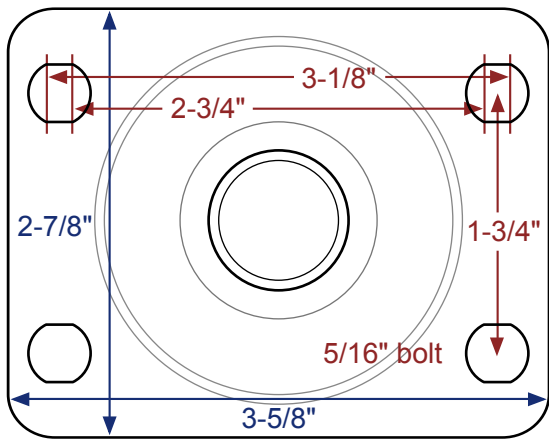

400 Series- 4 Inch Swivel Casters

TPR Non-Marking Wheels

493-4TG
(Precision Bearings)

490-4
(Delrin Bearings)

250 lb. Load Capacity

Rubber Wheels

421-4
(Plain Bore)

427-4
(Plain Bore)

Soft Rubber
200 lb Load

Hard Rubber
275 lb Load

Polyurethane on Polypropylene Non-Marking

499-4
(Precision Bearings)

496-4
(Delrin Bearings)

300 lb. Load Capacity

Polypropylene

460S-4
(Plain Bore)

Specification Sheet

Part Number	Wheel Material	Wheel Color	Dynamic Load	Overall Height	Swivel Radius	Bearing Type	Tread Width
421-4	Soft Rubber	Black/Black	200	5.000	3.4375	Plain Bore	1.25
490-4	TPR Non-Marking	Grey/Black	250	5.000	3.4375	Delrin	1.25
493-4TG	TPR Non-Marking	Grey/Black	250	5.000	3.4375	Precision	1.25
427-4	Hard Rubber	Grey/Grey	275	5.000	3.4375	Plain Bore	1.25
496-4	Polyurethane on Polypropylene Non-Marking	Grey/Black	300	5.000	3.4375	Delrin	1.25
499-4	Polyurethane on Polypropylene Non-Marking	Grey/Black	300	5.000	3.4375	Precision	1.25
460S-4	Polypropylene	Black/Black	300	5.000	3.4375	Plain Bore	1.25

Fastening Description:

Top Plate 3-5/8" x 2-7/8"

Bolt Hole Dimensions:

2-15/16" x 1-3/4"

Bolt Size: 5/16"

Available Options

Rollock Brake

Rigid Caster